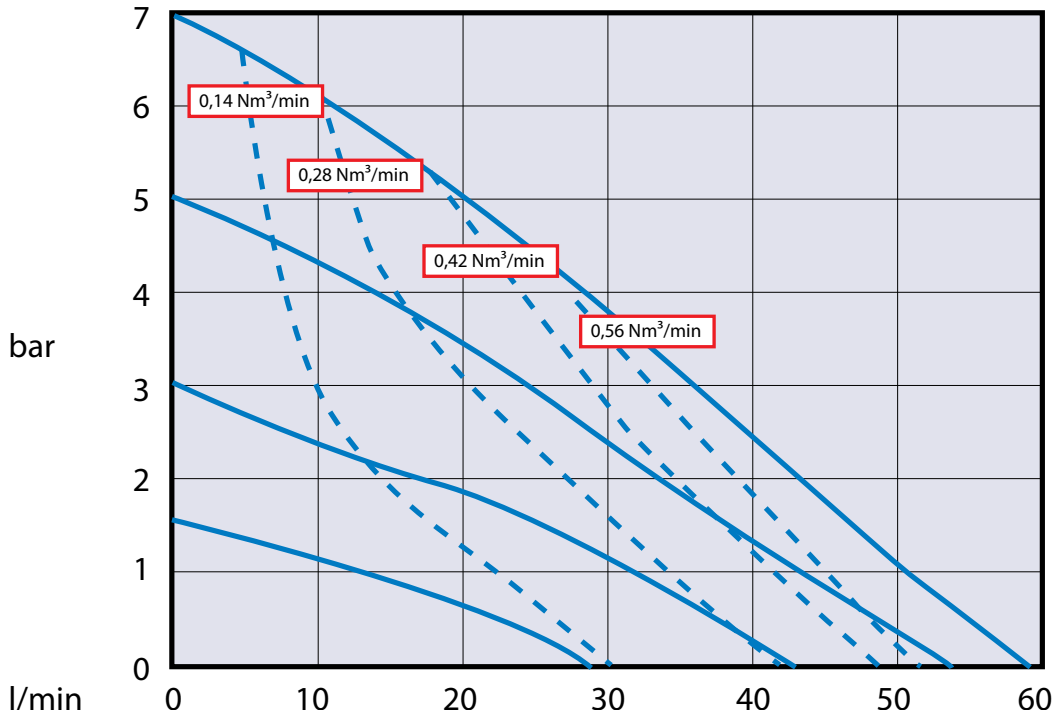

Air consumption

Measured with water of 20°C