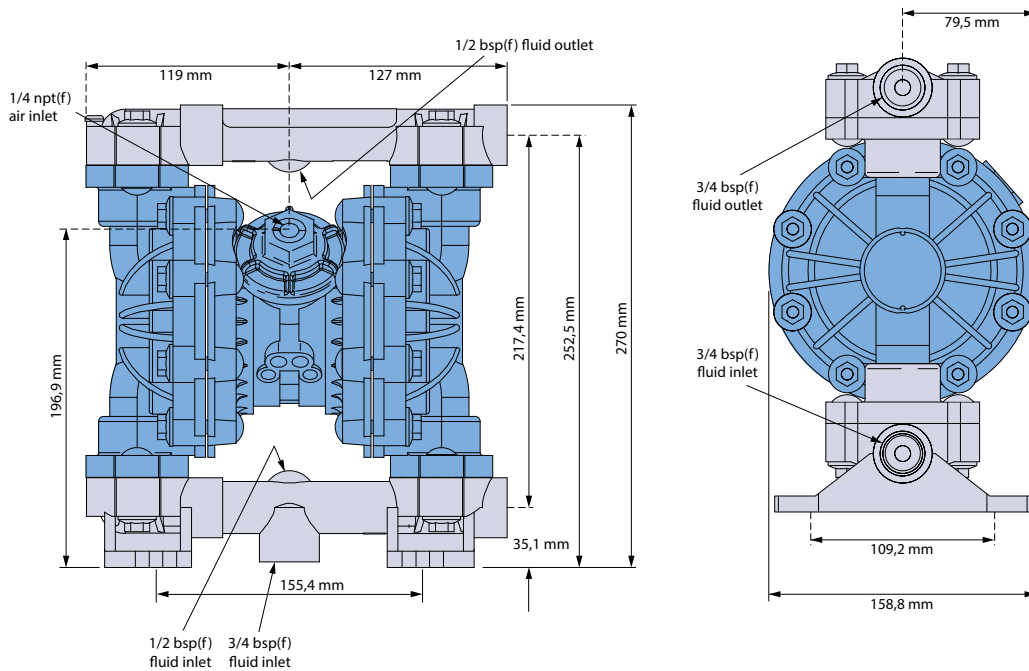

## VA 15 Non-metallic

VERDERAIR®

Air consumption

Measured with water of 20°C

All dimensions are in mm.  
All dimensions are for guidance only.

Find your local supplier  
at [www.verderair.com](http://www.verderair.com)